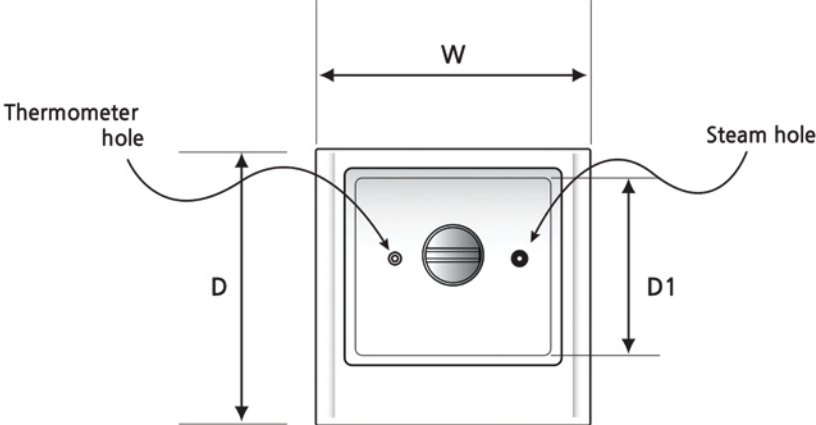

NEW Water Bath

Features

- Equipped overheat protection sensor.
- Time set function and constant temperature.
- Uniquely designed smooth exterior and mono piece bath.
- Equipped internal bottom for the safety of the user and protection of the unit.

Specifications

Made in Korea

Spec. / Model		WD-11N	WD-23N
Type		Digital	
Controller		PID Controller	
Range		Ambient 5~99 °C	
Temp	Uniformity	±0.5°C	
Size	Internal (W x D x H, mm)	300x240x200	515x330x200
	External (W x D x H, mm)	360x370x280	580x410x280
Safety		Over Temp. Cut-Off	
Material	Internal	Seamless Stainless steel	
	External	Steel, Powder coating	
Electric Requirements		220VAC 50/60Hz	
Heater		1000W	2400W

Model : WD-23N

(mm)

	Model	W	D	H	W1	D1	H1	g
Dimension	WD-11N	360	375	285	303	240	200	33
	WD-23N	580	415	281	498	295	200	33

Internal size