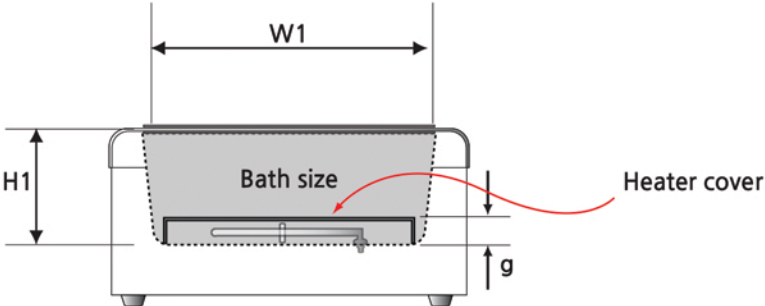

NEW Water Bath

Features

- Equipped overheat protection sensor.
- Time set function and constant temperature.
- Uniquely designed smooth exterior and mono piece bath.
- Equipped internal bottom for the safety of the user and protection of the unit.

Specifications

Made in Korea

Spec. / Model		WD-11N	WD-23N
Type		Digital	
Controller		PID Controller	
Range		Ambient 5~99 °C	
Temp	Uniformity	±0.5°C	
Size	Internal (W x D x H, mm)	300x240x200	515x330x200
	External (W x D x H, mm)	360x370x280	580x410x280
Safety		Over Temp. Cut-Off	
Material	Internal	Seamless Stainless steel	
	External	Steel, Powder coating	
Electric Requirements		220VAC 50/60Hz	
Heater		1000W	2400W

Model : WD-23N

(mm)

	Model	W	D	H	W1	D1	H1	g
Dimension	WD-11N	360	375	285	303	240	200	33
	WD-23N	580	415	281	498	295	200	33

Internal size