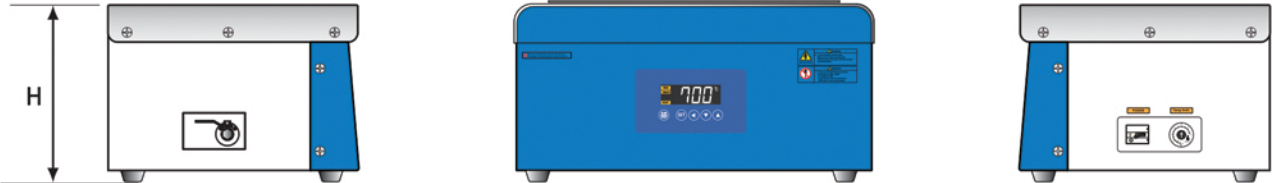

NEW Water Bath

Features

- Equipped overheat protection sensor.
- Time set function and constant temperature.
- Uniquely designed smooth exterior and mono piece bath.
- Equipped internal bottom for the safety of the user and protection of the unit.

Specifications

Made in Korea

Spec. / Model		WD-11N	WD-23N
Type		Digital	
Controller		PID Controller	
Range		Ambient 5~99 °C	
Temp	Uniformity	±0.5°C	
Size	Internal (W x D x H, mm)	300x240x200	515x330x200
	External (W x D x H, mm)	360x370x280	580x410x280
Safety		Over Temp. Cut-Off	
Material	Internal	Seamless Stainless steel	
	External	Steel, Powder coating	
Electric Requirements		220VAC 50/60Hz	
Heater		1000W	2400W

Model : WD-23N

(mm)

	Model	W	D	H	W1	D1	H1	g
Dimension	WD-11N	360	375	285	303	240	200	33
	WD-23N	580	415	281	498	295	200	33

Internal size