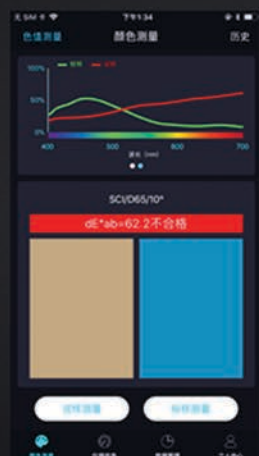

ColorMeter Pro

Feature 3

It is a color capturer.

ColorMeter Pro can help you to collect colors anytime and anywhere to save the color data of Lab, RGB and other color values, it is good tool for capturing color.

ColorMeter Pro

Feature 4

ColorMeter Pro

Measure From Mobile Phone APP

Color Difference

Reflectance

Measure Color

Find Similar Color

Feature 5

Auto Black and White Calibration

ColorMeter Pro adopts advanced auto-sensing function for auto black and white calibration for easier and correct color test

White Tile Top Quality Ceramic
Brightness > 98 | Wear-resistant

Feature 7

D/8 Geometry Measure Real Color

ColorMeter Pro adopts D/8 (SCI) geometry to measure material surface accurately and objectively, the test result is not affected by surface texture or material of the object