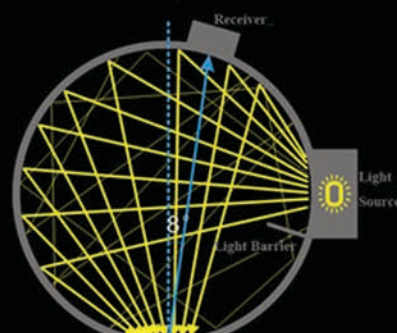

Feature 5

Auto Black and White Calibration

ColorMeter Pro adopts advanced auto-sensing function for auto black and white calibration for easier and correct color test

White Tile Top Quality Ceramic
Brightness > 98 | Wear-resistant

Feature 6

Continuous Test 10,000 Times for Single Charge

Instrument can be used while charging when battery is low.
Adopt Type-C interface

Type-C

Interface

* When charging, please keep the charging port and charging environment dry.

Feature 7

D/8 Geometry Measure Real Color

ColorMeter Pro adopts D/8 (SCI) geometry to measure material surface accurately and objectively, the test result is not affected by surface texture or material of the object